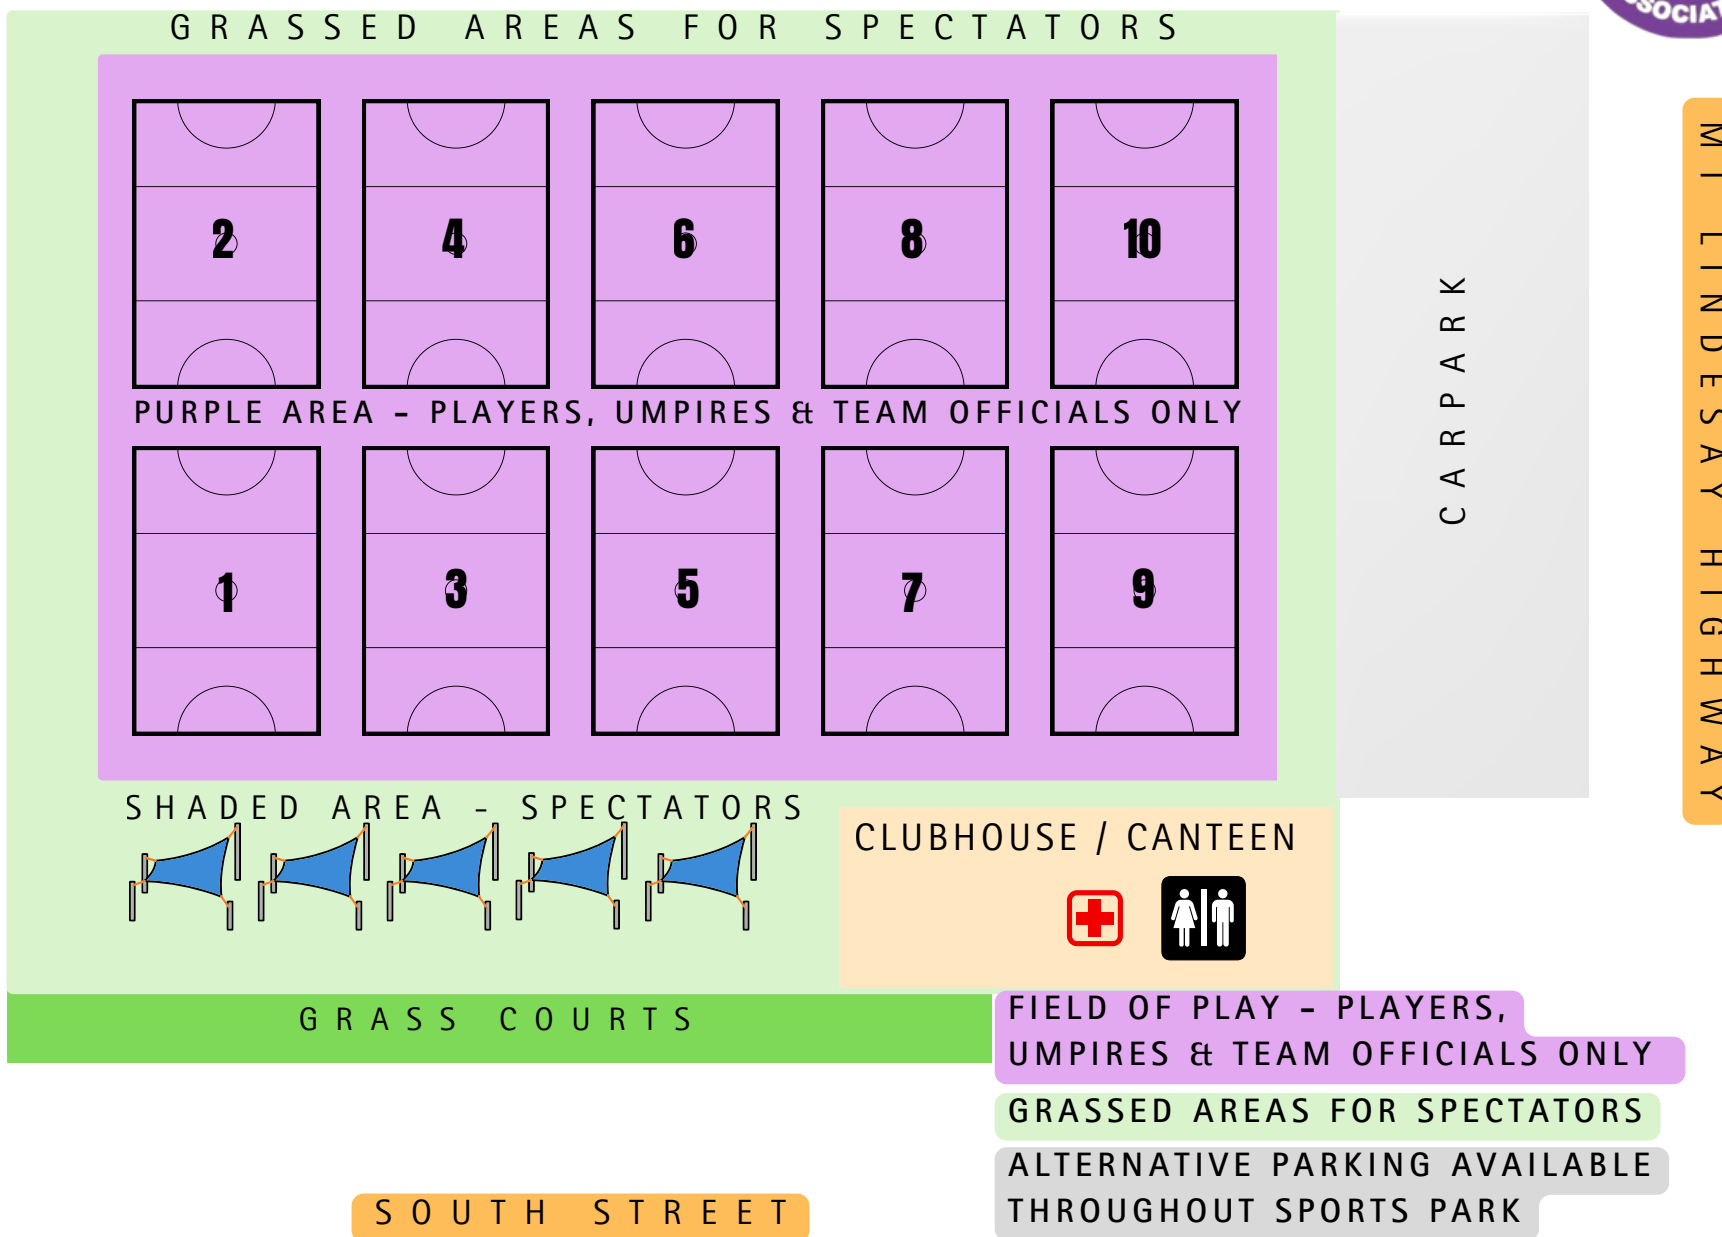

Sideline Policy - Hard Courts

Sideline Policy - Grass Courts

SHADED AREA - SPECTATORS

CLUBHOUSE / CANTEEN

*Spectators of Net Set Go are to be in the grassed area off the courts and along the sidelines leaving enough room for umpires to safely run the line.

*Spectators of Net Set Go are not to be behind the goal lines at the ends of the courts.

*Spectators are allowed to support and encourage players in a positive manner.

*Spectators are not allowed to make any remarks contrary to the Rules of the Game and JNA codes of Conduct, towards the Umpire and her/his decisions, the Coach or any players.

UPPER GRASS COURTS

LOWER GRASS COURTS

BASE LINE - NO SPECTATORS

FIELD OF PLAY - PLAYERS, UMPIRES & TEAM OFFICIALS ONLY

GRASSED AREAS FOR SPECTATORS

ALTERNATIVE PARKING AVAILABLE THROUGHOUT SPORTS PARK

MT LINDESAY HIGHWAY

SOUTH STREET

CARPARK