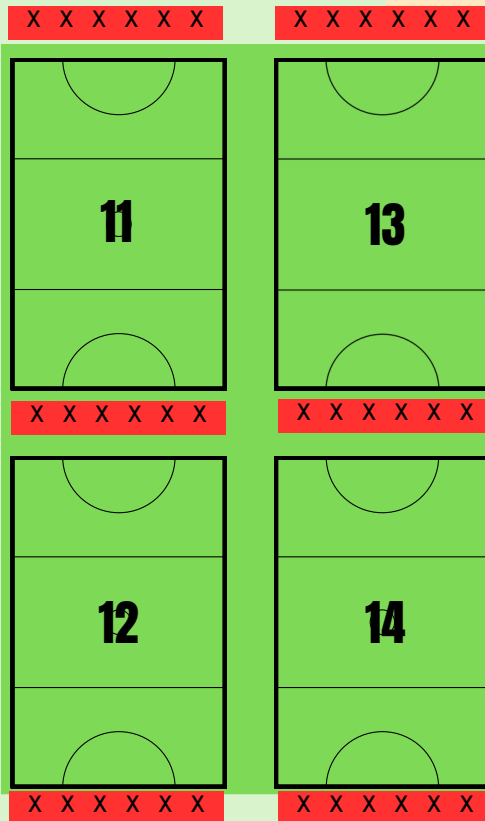

Sideline Policy - Hard Courts

Sideline Policy - Grass Courts

SHADED AREA - SPECTATORS

CLUBHOUSE / CANTEEN

*Spectators of Net Set Go are to be in the grassed area off the courts and along the sidelines leaving enough room for umpires to safely run the line.

*Spectators of Net Set Go are not to be behind the goal lines at the ends of the courts.

*Spectators are allowed to support and encourage players in a positive manner.

*Spectators are not allowed to make any remarks contrary to the Rules of the Game and JNA codes of Conduct, towards the Umpire and her/his decisions, the Coach or any players.

UPPER GRASS COURTS

LOWER GRASS COURTS

BASE LINE - NO SPECTATORS

FIELD OF PLAY - PLAYERS, UMPIRES & TEAM OFFICIALS ONLY

GRASSED AREAS FOR SPECTATORS

ALTERNATIVE PARKING AVAILABLE THROUGHOUT SPORTS PARK

MT LINDESAY HIGHWAY